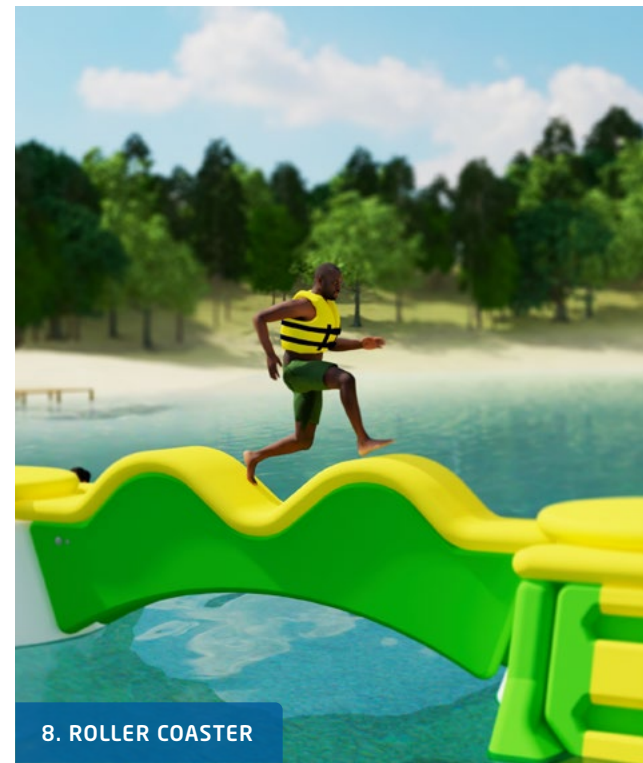

Designed to challenge visitors of all ages and abilities, the satisfaction of making it across is only matched by the fun of falling off and trying again.

**Wibit Peakz - the unique adventure experience on the water for the whole family!**

14 innovative Bridges

4. BARREL RUN

5. CLIFFHANGER

6. SPLIT STEP

7. ROLLING PIN

8. ROLLER COASTER

9. SKINNY RISER

10. BIG LEAP

11. TILTED BEAM

12. DIPPER

13. BIG RISER

14. OVERPASS

DOWN SLOPE

CLIMBS (SMALL, MEDIUM, LARGE)

*elevated water adventures*

wibit  
peakz