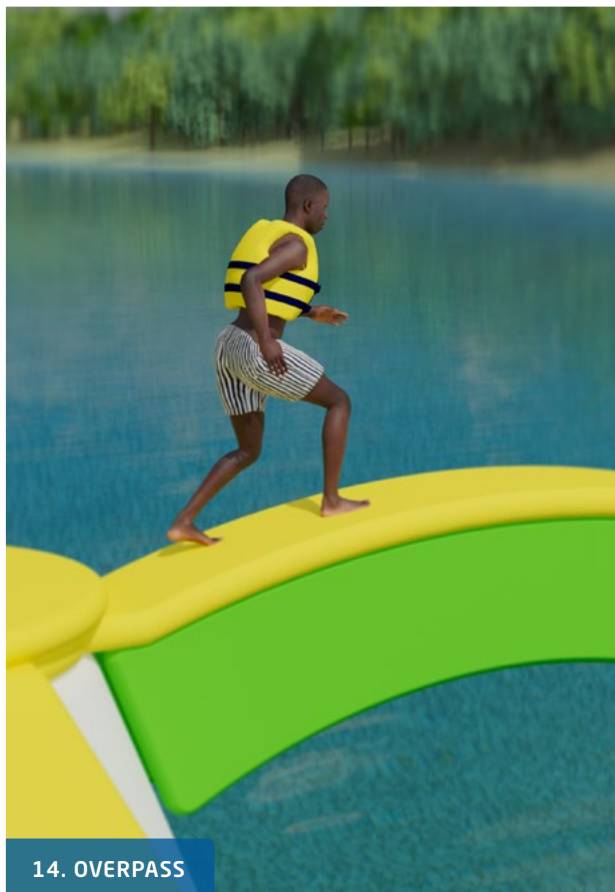

Designed to challenge visitors of all ages and abilities, the satisfaction of making it across is only matched by the fun of falling off and trying again.

**Wibit Peakz - the unique adventure experience on the water for the whole family!**

14 innovative Bridges

4. BARREL RUN

5. CLIFFHANGER

6. SPLIT STEP

7. ROLLING PIN

8. ROLLER COASTER

9. SKINNY RISER

10. BIG LEAP

11. TILTED BEAM

12. DIPPER

13. BIG RISER

14. OVERPASS

DOWN SLOPE

CLIMBS (SMALL, MEDIUM, LARGE)

*elevated water adventures*

wibit  
peakz