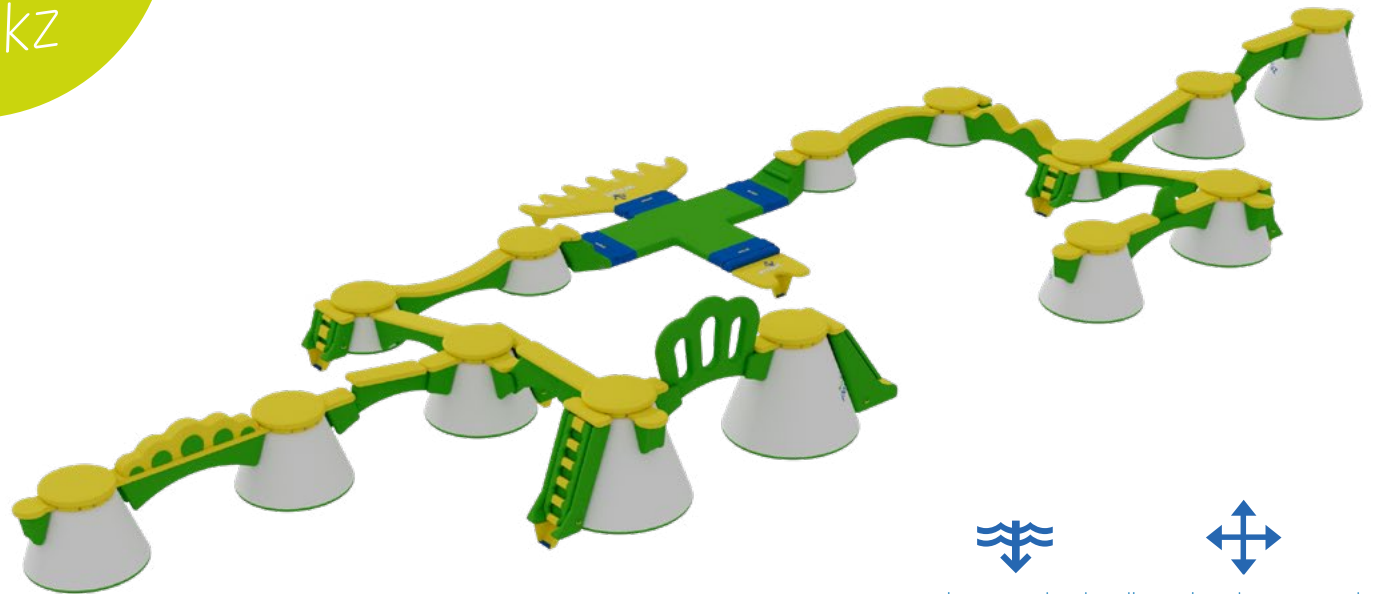

Moving mountains with Wibit Peakz

Wibit Peakz

14

Higher! Faster! Further! Wibit Peakz 14 is a sensational track that carries you along. And as a reward an exciting slide into the water is waiting for you.