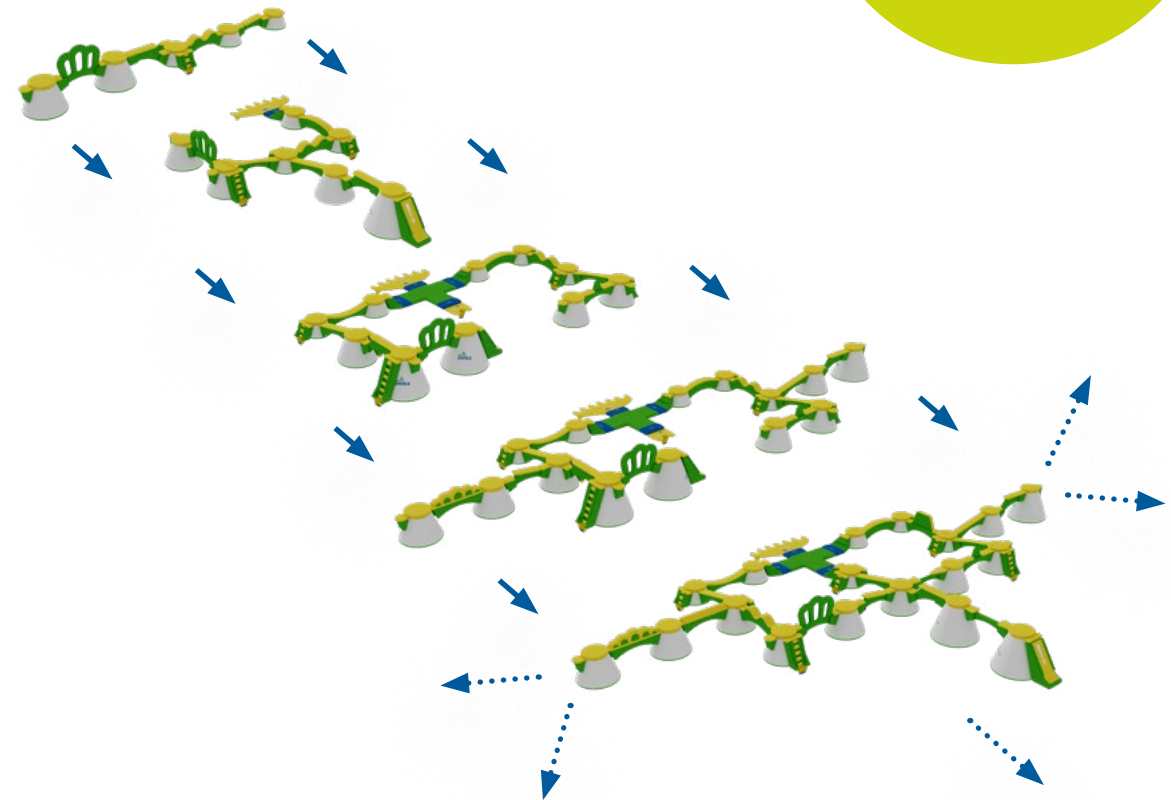

## Unlimited combinations

Get started with Wibit Peakz by choosing five different standard combinations of various sizes and heights. For a personalized layout and a unique water experience, contact our expert team!

Endless combinations

Our courses can be continuously expanded, and fixed elements can be combined with each other as desired. The number, sequence, size of the elements and the level of difficulty can be easily changed. The park constantly attracts visitors due to its versatility and novelty. **And best of all: Wibit Peakz is suitable for open water, lakes and even pools!**