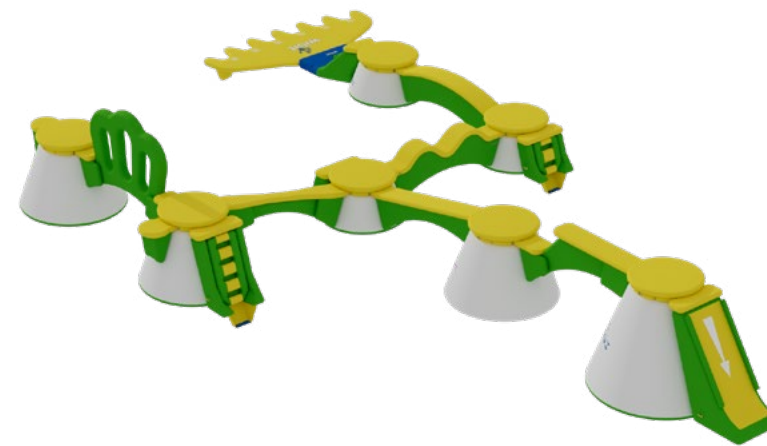

83'-8" x 44'-3" x 12'-6"

2 m

25,5 x 13,5 x 3,8 m

All courses can be expanded at any time

Wibit Peakz

# 7

Seven Wibit Peakz form a Wibit Peakz 7, an excellent combination of our water adventure for medium sized areas that can be added at any time. Fun and thrills for everyone!

Questions? We've got answers!