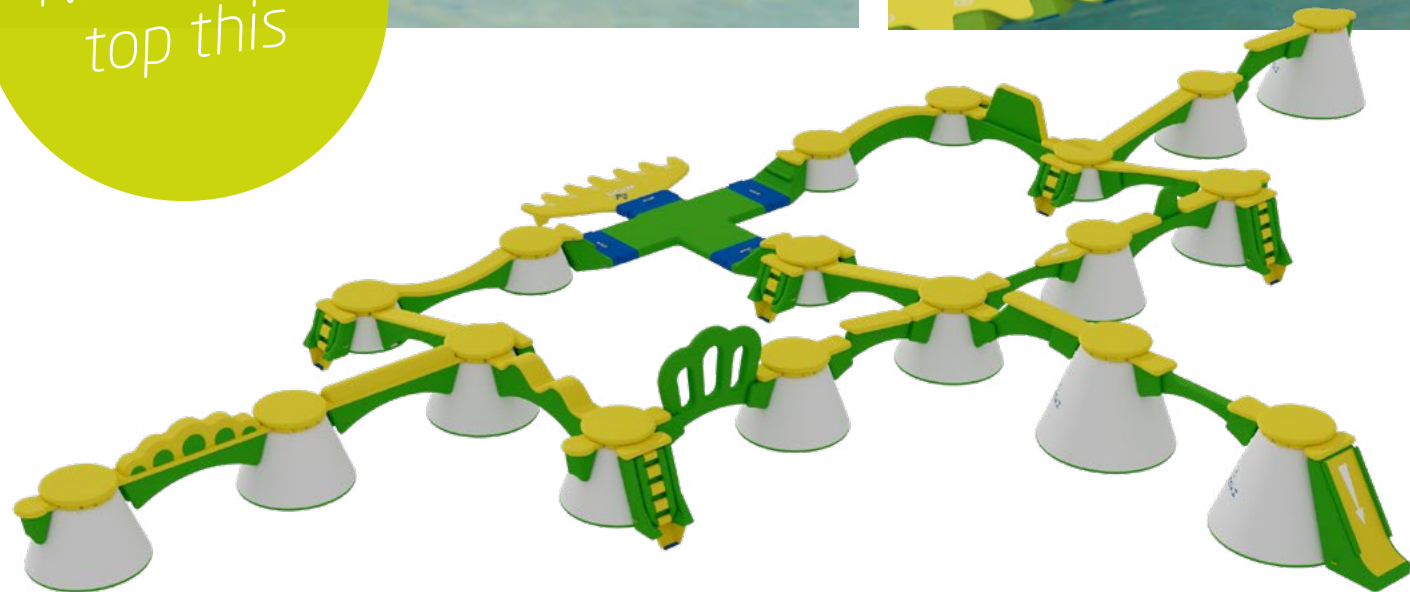

min. water depth

7'-10"
2,4 m

dimensions l x w x max. h

161'-1" x 100'-9" x 12'-6"
49,1 x 30,7 x 3,8 m