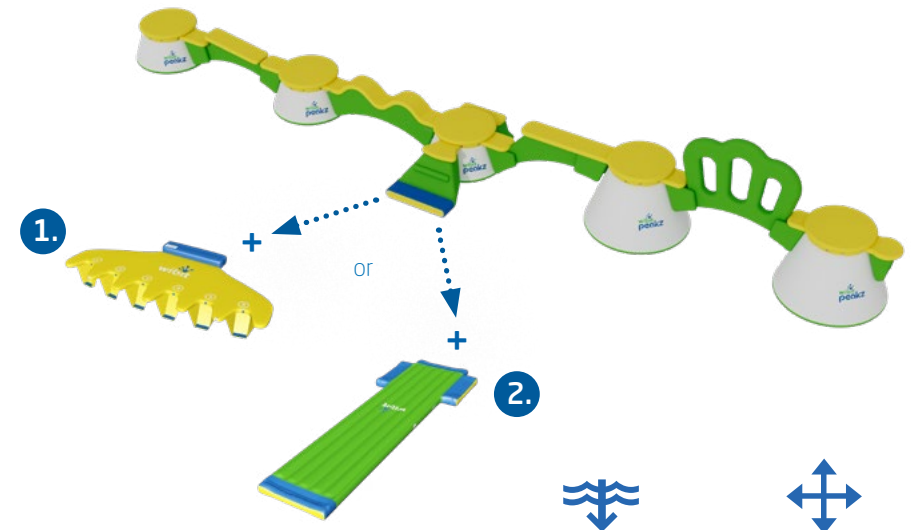

Endless combinations

Our courses can be continuously expanded, and fixed elements can be combined with each other as desired. The number, sequence, size of the elements and the level of difficulty can be easily changed. The park constantly attracts visitors due to its versatility and novelty. **And best of all: Wibit Peakz is suitable for open water, lakes and even pools!**

# 5

Wibit Peakz 5 is our perfect, always expandable course for smaller areas. Five Wibit Peakz form a water park that guarantees lots of action and adventures.

Questions? We've got answers!

version

min. water depth