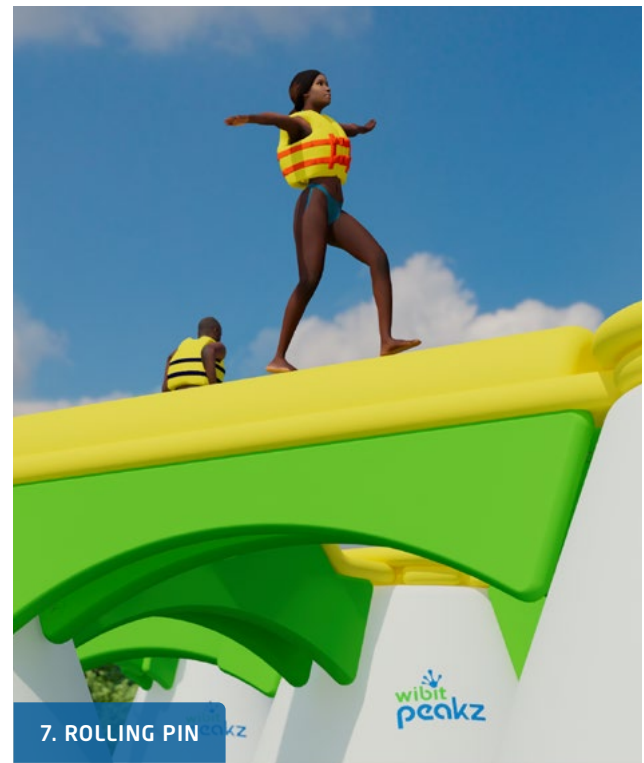

Designed to challenge visitors of all ages and abilities, the satisfaction of making it across is only matched by the fun of falling off and trying again.

**Wibit Peakz - the unique adventure experience on the water for the whole family!**

## Wibit Peakz: THE highlight of the beach

It's big, it's bright and totally unique. Wibit Peakz definitely stands out in the water with its unusual silhouette. Anyone who discovers the water park from afar cannot help but wanting to experience it for themselves.

14 innovative Bridges

4. BARREL RUN

5. CLIFFHANGER

6. SPLIT STEP

7. ROLLING PIN

8. ROLLER COASTER

9. SKINNY RISER

10. BIG LEAP

11. TILTED BEAM

12. DIPPER

13. BIG RISER

14. OVERPASS

DOWN SLOPE

CLIMBS (SMALL, MEDIUM, LARGE)

*elevated water adventures*

wibit  
peakz